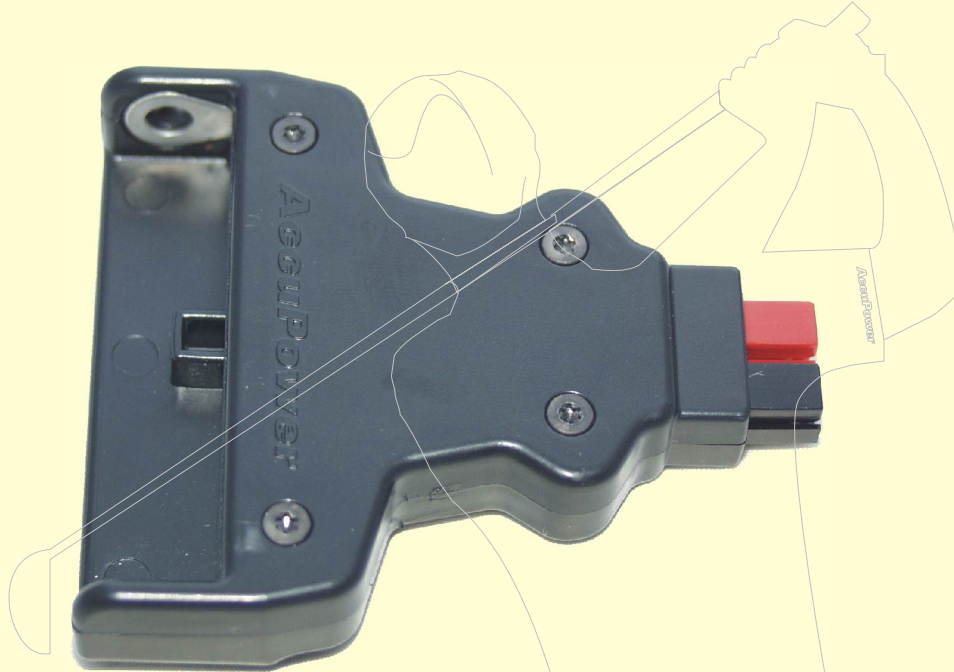

Modell:

APTA-PK01

AccuPower

AccuPower Adapter Suitable for POWAKADDY®

AccuPower Adapter suitable for Powakaddy Trolleys (T Bar connector)

This Adapter fits to most 12 volt Powakaddy trolleys to enable them to be used with AccuPower Lithium Golfkit.

It can also be used to replace a current or faulty connector on a Powakaddy battery.

Golf-Trolley-Batterypack (4S7P) with Adapter suitable for Trolley - Brandsn

APTA-PK01 Adapter suitable for:

POWAKADDY [Interconnector (T-bar)]